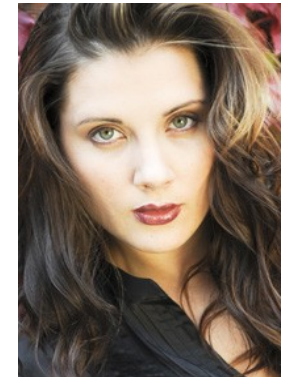

The Fashion Show Company

CARLY
Size 10
34C-25-37
Shoe 7

SALLY
Size 12
32DD-29-38
Shoe 7.5

AIMEE
Size 14
34D-29-40
Shoe 8

GARY
Suit 40L
Waist 33
Collar 16.5
Leg 33
Shoe 11

ALEXANDER
Size 16
34GG-33-42
Shoe 7.5