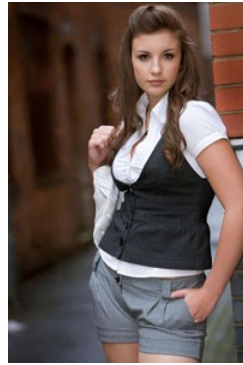

# The Fashion Show Company

**LAUREN**  
Size 12  
34C-28-39  
Shoe 8

**ANGIE**  
Size 12  
34C-25-37  
Shoe 7

**RICKY**  
Suit 38L  
Waist 31  
Collar 15.5  
Leg 34  
Shoe 9.5

**SALLY**  
Size 12  
32DD 29 38  
Shoe 7.5

**AIMEE**  
Size 14  
34D 29 40  
Shoe 8

**JULIA**  
Size 10  
34B-26.5-36  
Shoe 6