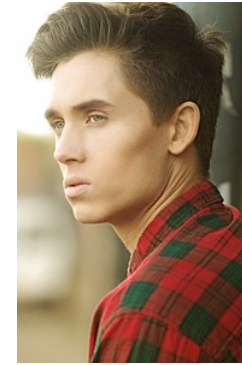

# The Fashion Show Company

**LAUREN**  
Size 12  
34C-28-39  
Shoe 8

**ANGIE**  
Size 12  
34C-25-37  
Shoe 7

**RICKY**  
Suit 38L  
Waist 31  
Collar 15.5  
Leg 34  
Shoe 9.5

**SALLY**  
Size 12  
32DD 29 38  
Shoe 7.5

**AIMEE**  
Size 14  
34D 29 40  
Shoe 8

**JULIA**  
Size 10  
34B-26.5-36  
Shoe 6