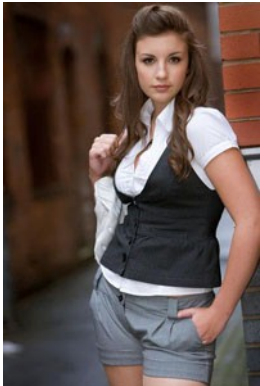

# The Fashion Show Company

**Aimee**  
34D-29-40  
Dress 14  
Shoe 8

**Rachel**  
34B-26-38  
Dress 12  
Shoe 6

**Alex**  
34GG-33-42  
Dress 16  
Shoe 7.5

**Sarah**  
34B-24-36  
Dress 10  
Shoe 7

**Lauren**  
34C-28-40  
Dress 12  
Shoe 8

**Austin**  
Chest 40  
Waist 34  
I Leg 33  
Suit 40 L  
Collar 16  
Shoe 9

**Jamie**  
Chest 40  
Waist 32  
I Leg 33  
Suit 40 L  
Collar 15.5  
Shoe 9

**Abbey**  
32C/D-26-37  
Dress 10  
Shoe 6.5